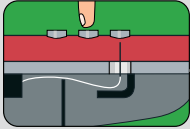

SPECIFICATIONS

THE HYDRAULIC DOOR MAKES THE OPERATION OF OPENING AND CLOSING THE DOOR SMOOTH, AND REDUCES THE RISK OF HANDS AND ITEMS GETTING CAUGHT IN THE DOOR.

ANTI-TAMPER LABYRINTHS OFFER HIGHER PROTECTION AGAINST MANIPULATION.