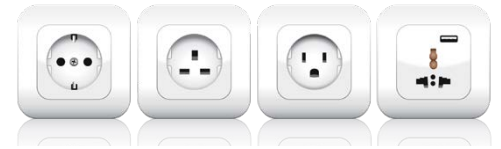

Elsafe Zenith Drawer is the ideal electronic safe that provides superior design flexibility, allowing placement inside drawers, cupboards or anywhere in the room that is most accessible and easy to use.

QUICK BATTERY CHANGE WITHOUT HAVING TO OPEN THE SAFE. SIMPLIFIES MAINTENANCE, SAVING TIME AND MONEY.

Elsafe Service Tools

A service tablet or a laptop is used with an interface cable and a unique service code. The service tool is also utilizing a software called Safelink for Windows for synchronizing programming between the service tools and safes. For instance, to securely override, uploading programs, change settings or transfer data to the electronic safes.

Power Outlets

Optional internal power outlet in different types (EU, UK, US or Universal with USB).

PinKey

PinKey is a compact electronic PIN code protected key to securely override and service Elsafe safes. This service tool must be combined with a USB docking cable and the Admin software to commission, service open a safe and print out events.